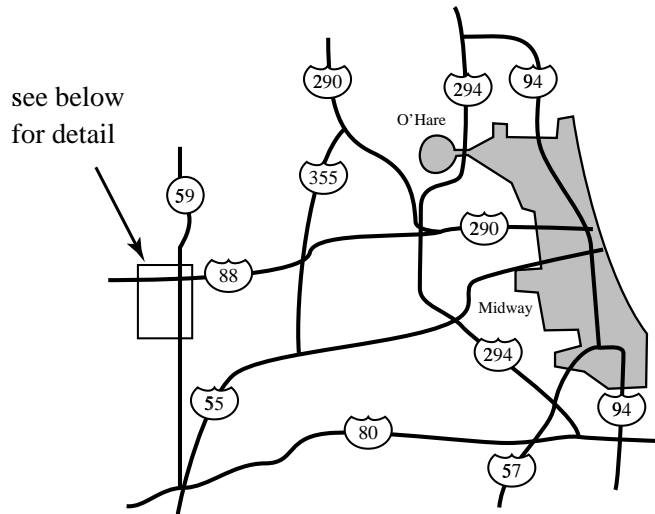

# Directions to Unified Engineering

Unified Engineering is at:

3056 Weber Drive  
Aurora, Illinois 60504

phone: 630/851-4214  
fax: 630/851-5957

We are close to the Chicago expressway system, a short drive from downtown, O'Hare, or Midway.

From downtown Chicago:

1. I-290 west to I-88.
2. I-88 west to Route 59.
3. Route 59 south to New York Street. (2.9 miles)
4. New York Street west to Oakhurst Drive. (1.7 miles)
5. Oakhurst Drive north to Weber Drive. Unified is at the corner of Weber and Oakhurst.

From O'Hare airport:

1. I-294 south to I-88.  
Steps 2-5 as above.

From Midway airport:

1. I-55 south (it's called "south" even though this stretch is mostly west) to I-294.
2. I-294 north to I-88.  
Steps 2-5 as above.